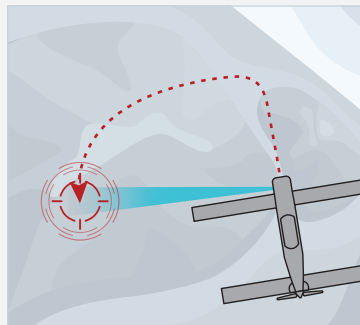

SWITCHBLADE 300 BLOCK 20 PRECISION LOITERING MUNITION

3 USER-SELECTABLE ATTACK ANGLES

DIRECT ATTACK FROM ORBIT // MAINTAIN PID

LAUNCHER WITH INTEGRATED LAUNCH CONTROL

FIRE CONTROL SYSTEM WITH TABLET CONTROLLER