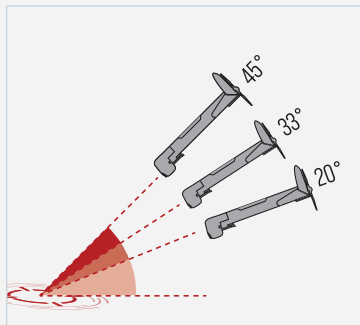

3 USER-SELECTABLE ATTACK ANGLES