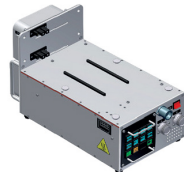

● Universal Charger