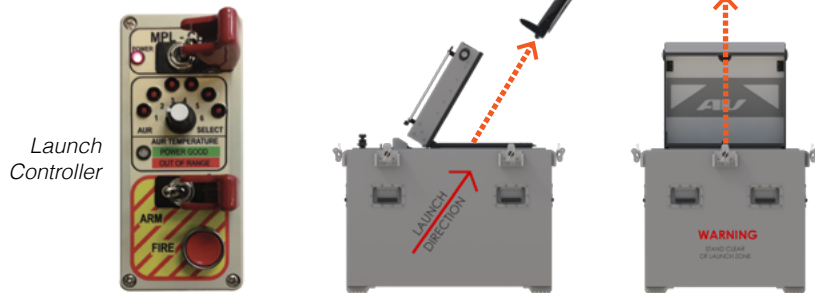

Multi-Pack Launcher

AeroVironment's Multi Pack Launcher (MPL) is an all weather remotely operated autonomous launch battery for standard Switchblade® missile and Blackwing™ ISR systems.

The MPL with 6 round capacity can also be vehicle or ship board mounted for mobile operations. The launcher provides several power choices: solar with internal battery and shore/Tactical Vehicle power. The MPL is equipped with a 100' remote operation control cable providing flexible application in FOB/COP Operation bunkers & buildings, Tactical Vehicles, and Ship command centers.

SPECIFICATIONS

CONFIGURATIONS	6 pack Standard (Alternates for 2-20 AURs possible)
SIZE	28" wide, 34" deep by 28" tall
WEIGHT	~130 lbs empty, ~160 lbs loaded
MOUNTING	Hold downs for vehicle or ship board use
POWER	Solar panel and internal battery, Shore/TacVeh power augments to maintain internal operating temps
CONTROL	100' remote operation control cable (FOB/COP Ops Cell bunker/buildings, Tactical Vehicles, Ship CIC)

KEY FEATURES

- Rapid Placement – two man lift
- Ease of Operation – Simple interface, common Switchblade controls
- Rapid Reload - < 30 seconds per round
- Flexible load out
- Rapid ground emplacement
- Low observable remote ops
- Tactical Vehicle/ MRAP
- Shipboard – integrated or secured to deck
- Scalable design accommodates additional launch vehicles